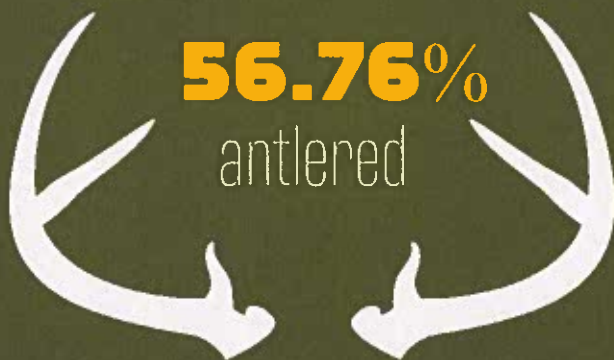

56.76%

antlered

83%

of hunters reported completing
the harvest report in under
5 minutes

2022 was the first year that mandatory harvest reporting was instituted in Michigan.
This infographic was created using DNR data from the reporting system ONLY.