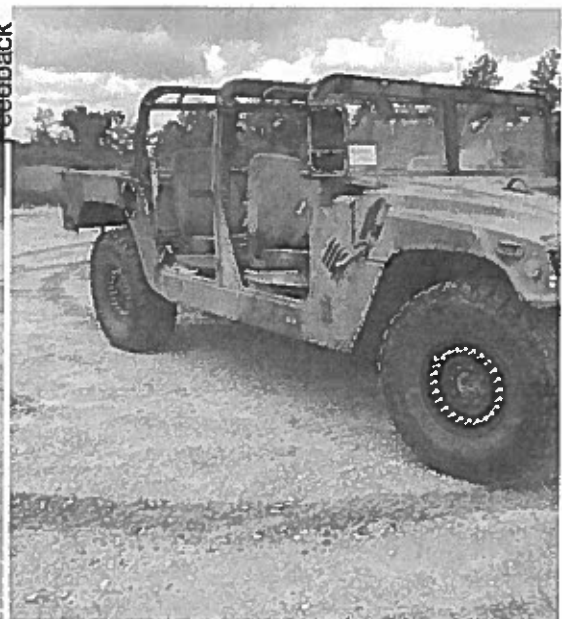

[View all items in this Featured Auction](#)

[View all U.S. Marine Corps items](#)

[Sign up now or sign in here](#)

2003 AM General M1123 HMMWV 4 Door w/Truck Body

ITEM# **2288730**

LOCATION **Albany, Georgia, United States, 31705**