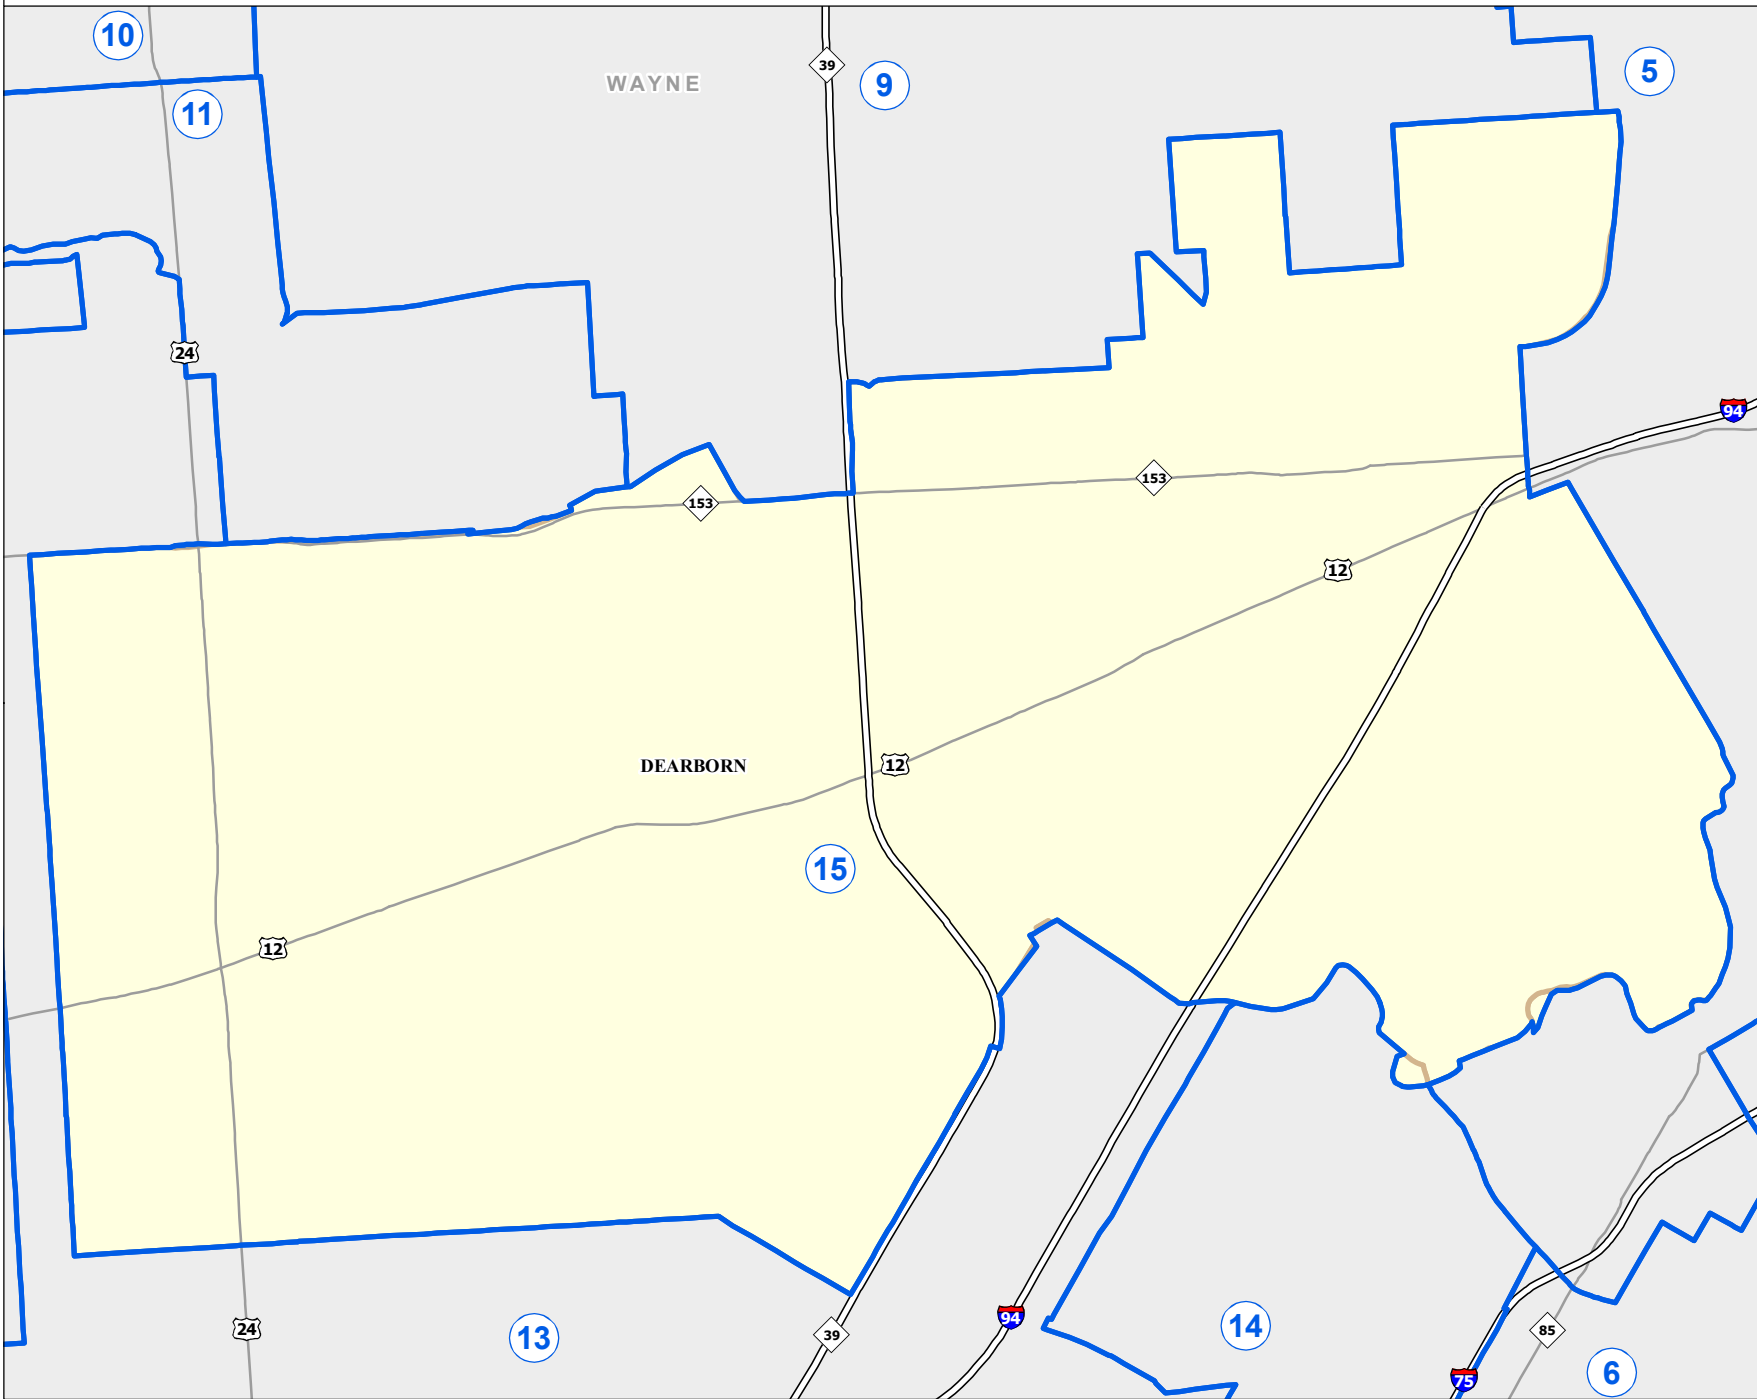

MICHIGAN STATE HOUSE DISTRICT 15

2011 Apportionment Plan

Legend

- House District
- City
- County
- Township
- Freeway
- Highway

Source:
Base Map:
Michigan Geographic Framework v11a
Legislative District Boundaries:
2011 Apportionment Plan
(as enacted by PA 129 of 2011)

Michigan State House of Representatives

District 15

Wayne County (part)
Dearborn city (part)

Published pursuant to Public Act 128 of 2011
Produced by the Michigan Bureau of Elections
Michigan Department of State
January 2012