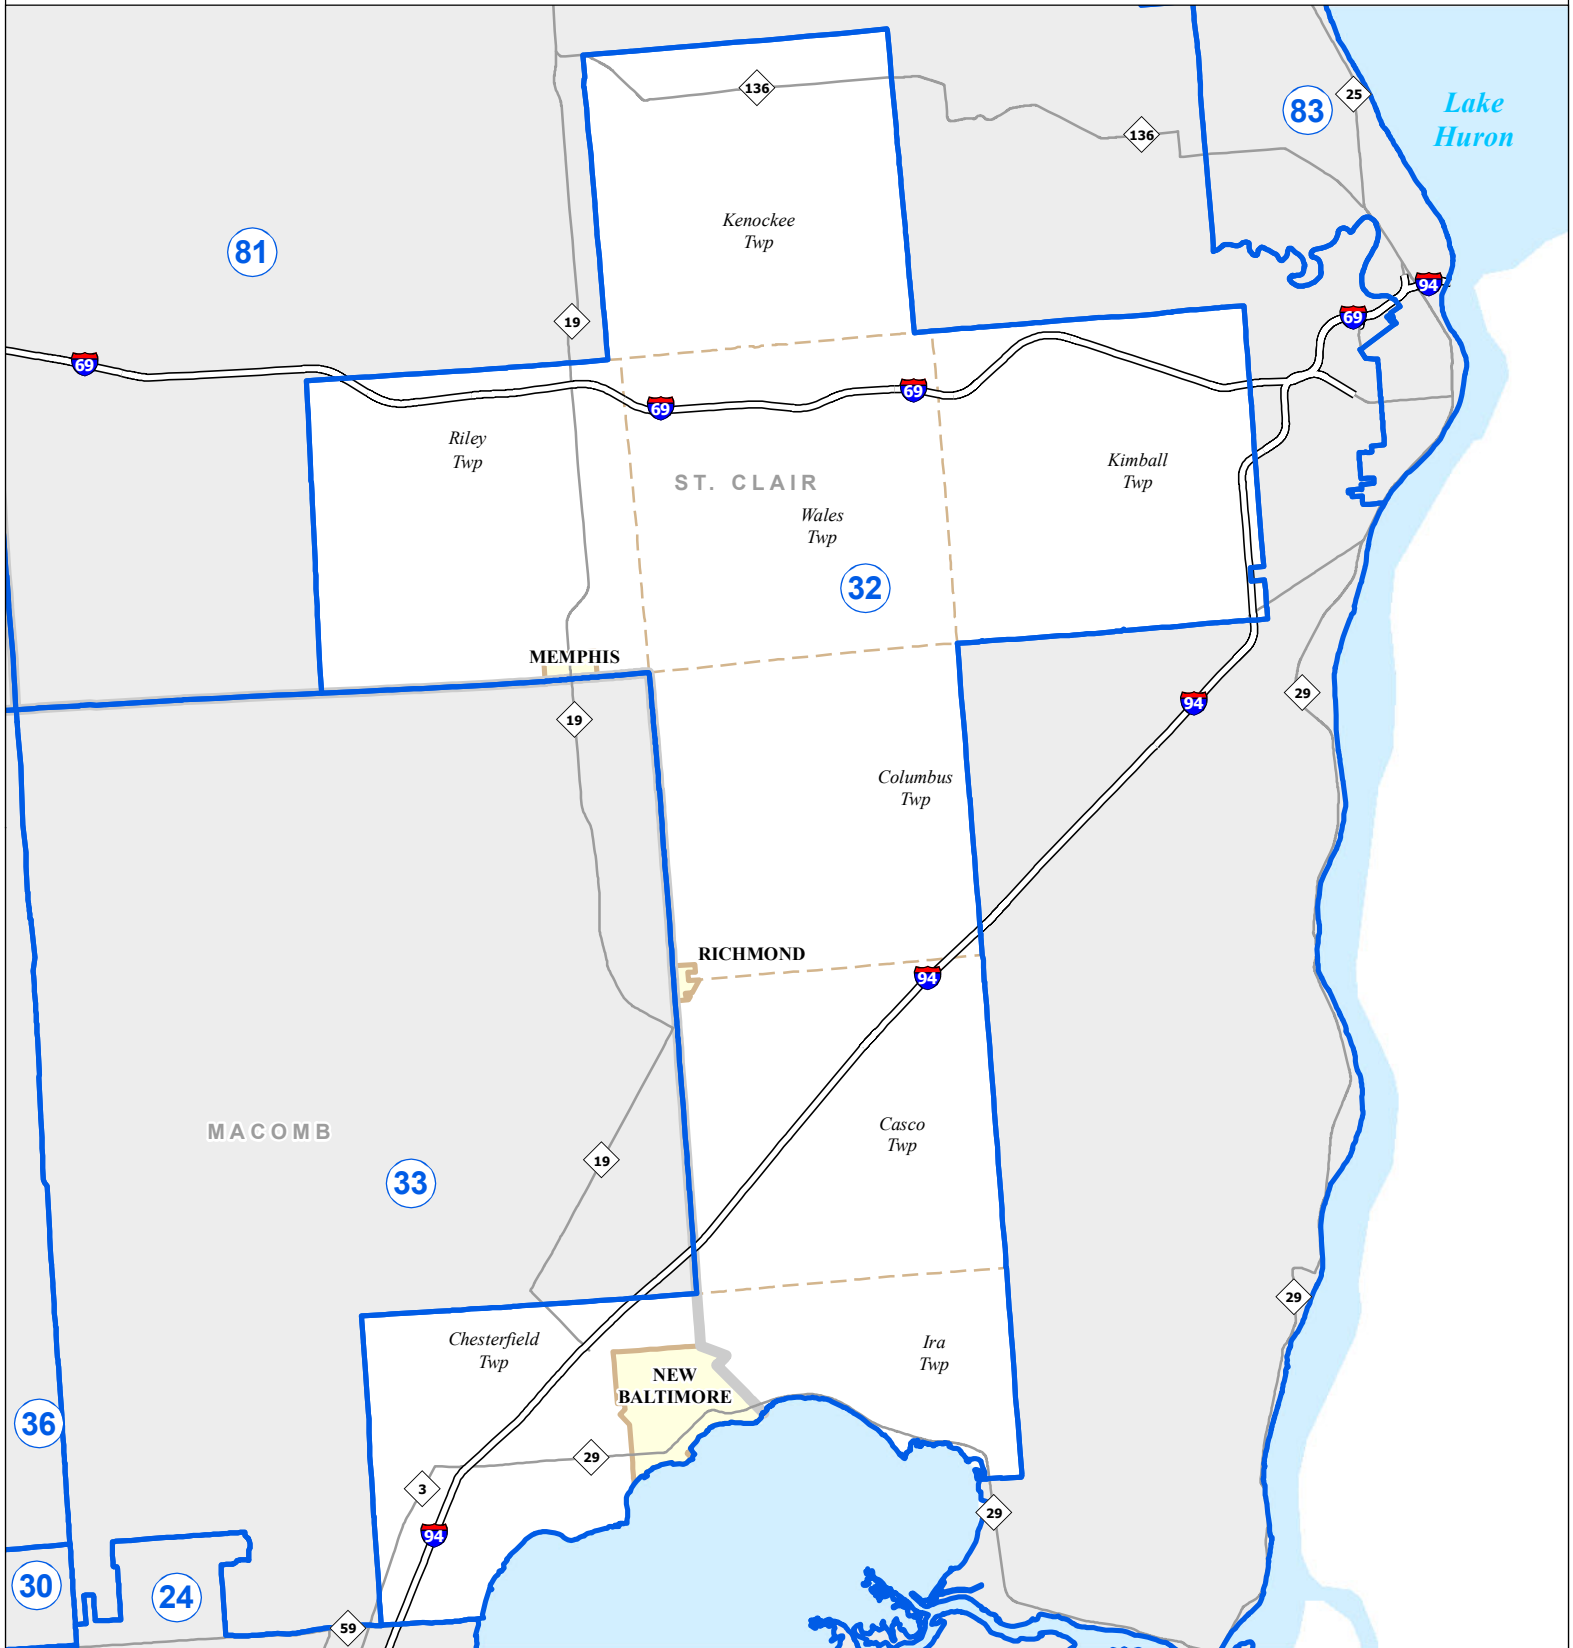

MICHIGAN STATE HOUSE DISTRICT 32

2011 Apportionment Plan

Produced by:
Center for Shared Solutions and Technology Partnerships
Michigan Department of Technology, Management, and Budget
12/20/11

Source: Base Map - Michigan Geographic Framework v11a
Legislative District Boundaries - 2011 Apportionment Plan (as enacted by PA 129 of 2011)

Legend					
	House District		County		Freeway
	City		Township		Highway

Michigan State House of Representatives

District 32

Macomb County (part)
 Chesterfield Township
 New Baltimore city
St Clair County (part)
 Casco Township
 Columbus Township
 Ira Township
 Kenockee Township
 Kimball Township
 Memphis city (part)
 Richmond city (part)
 Riley Township
 Wales Township