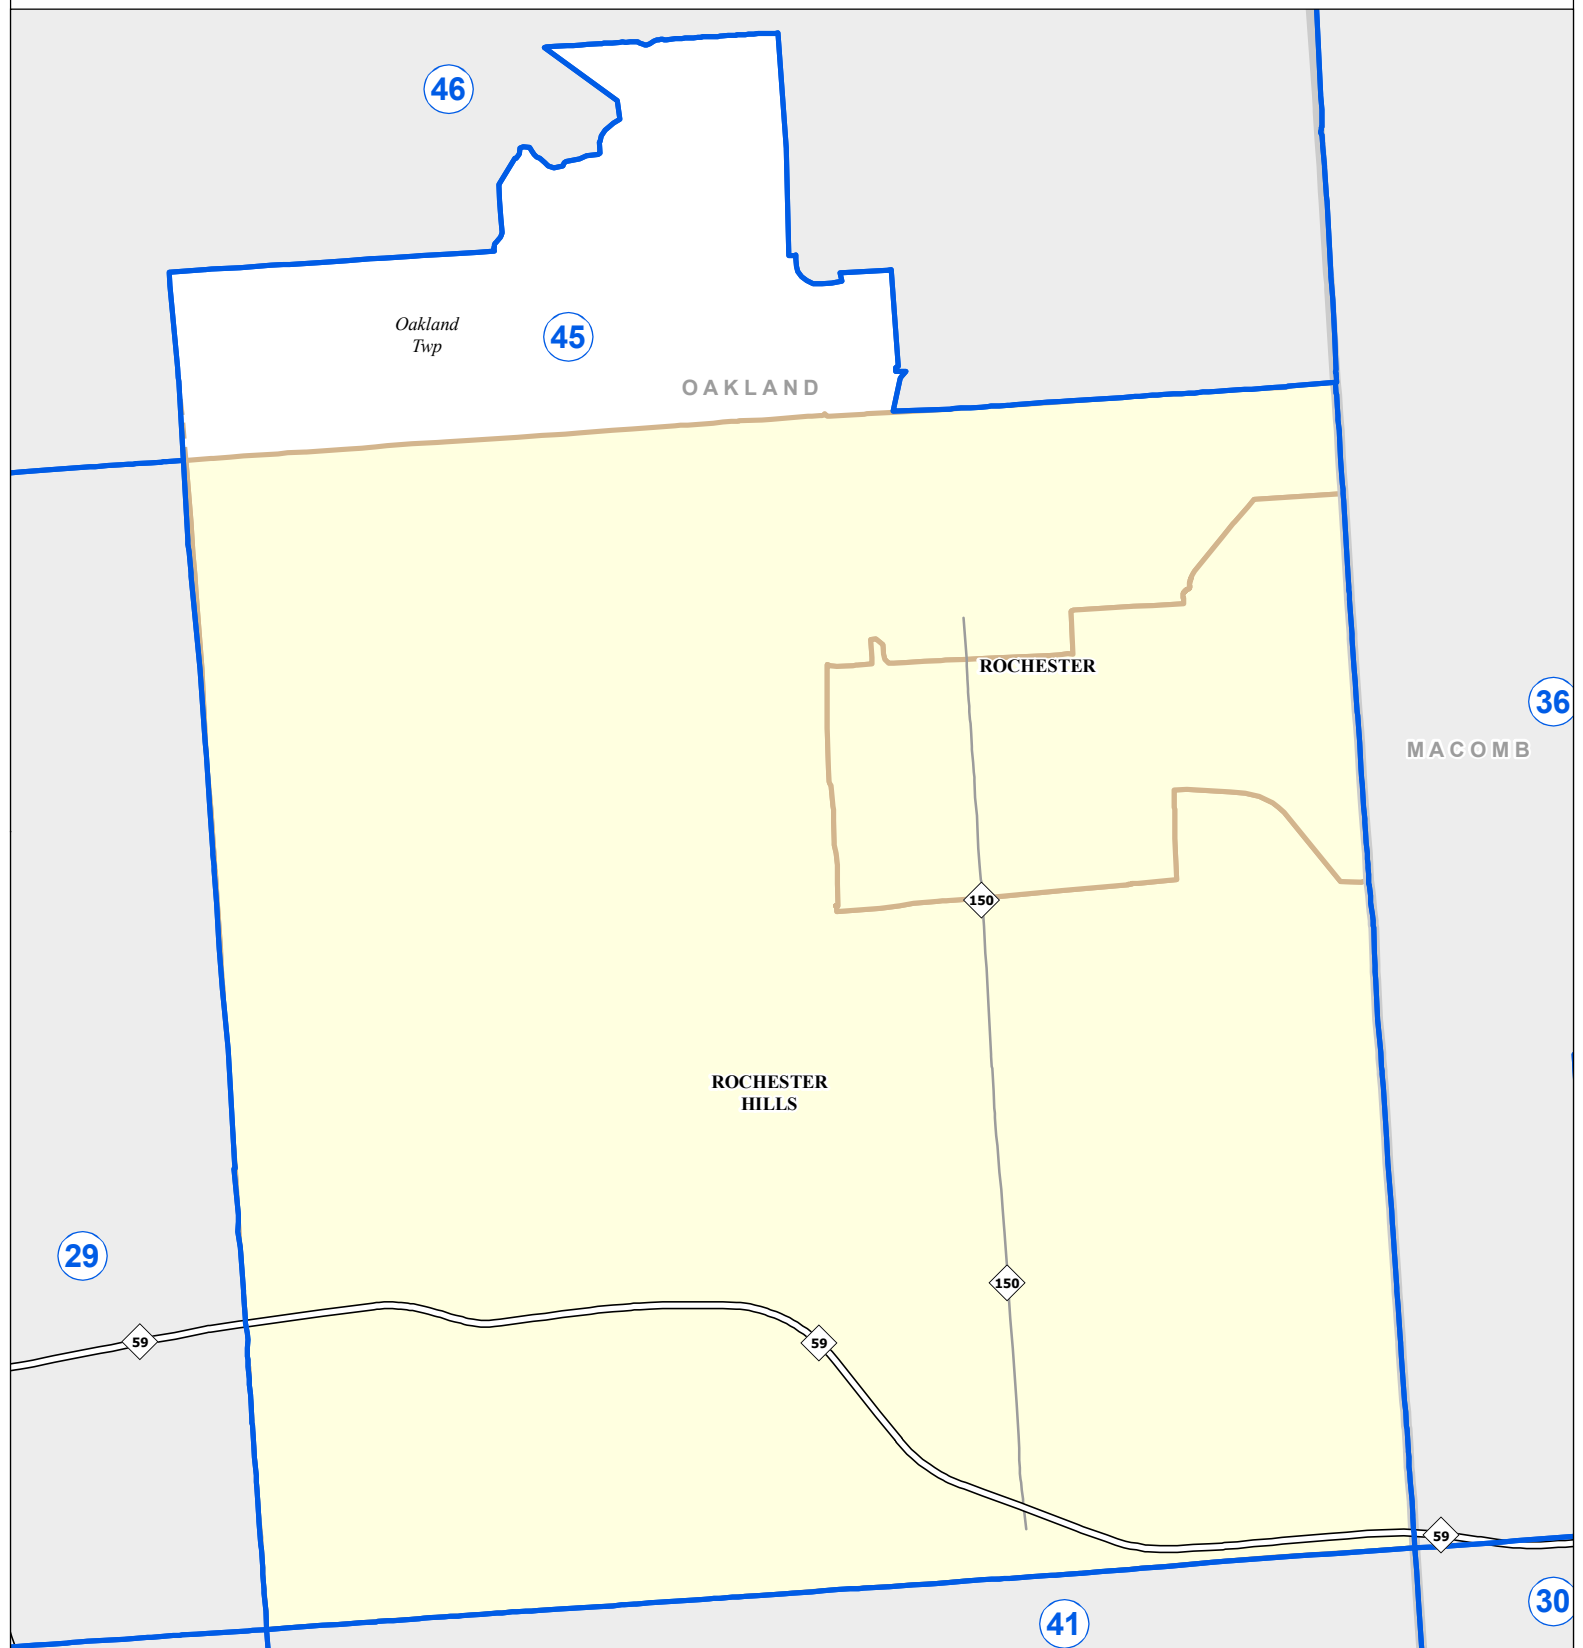

MICHIGAN STATE HOUSE DISTRICT 45

2011 Apportionment Plan

Produced by:
Center for Shared Solutions and Technology Partnerships
Michigan Department of Technology, Management, and Budget
12/20/11

Source: Base Map - Michigan Geographic Framework v11a
Legislative District Boundaries - 2011 Apportionment Plan (as enacted by PA 129 of 2011)

Legend					
	House District		County		Freeway
	City		Township		Highway

Michigan State House of Representatives

District 45

Oakland County (part)
Oakland Charter Township (part)
Rochester city
Rochester Hills city