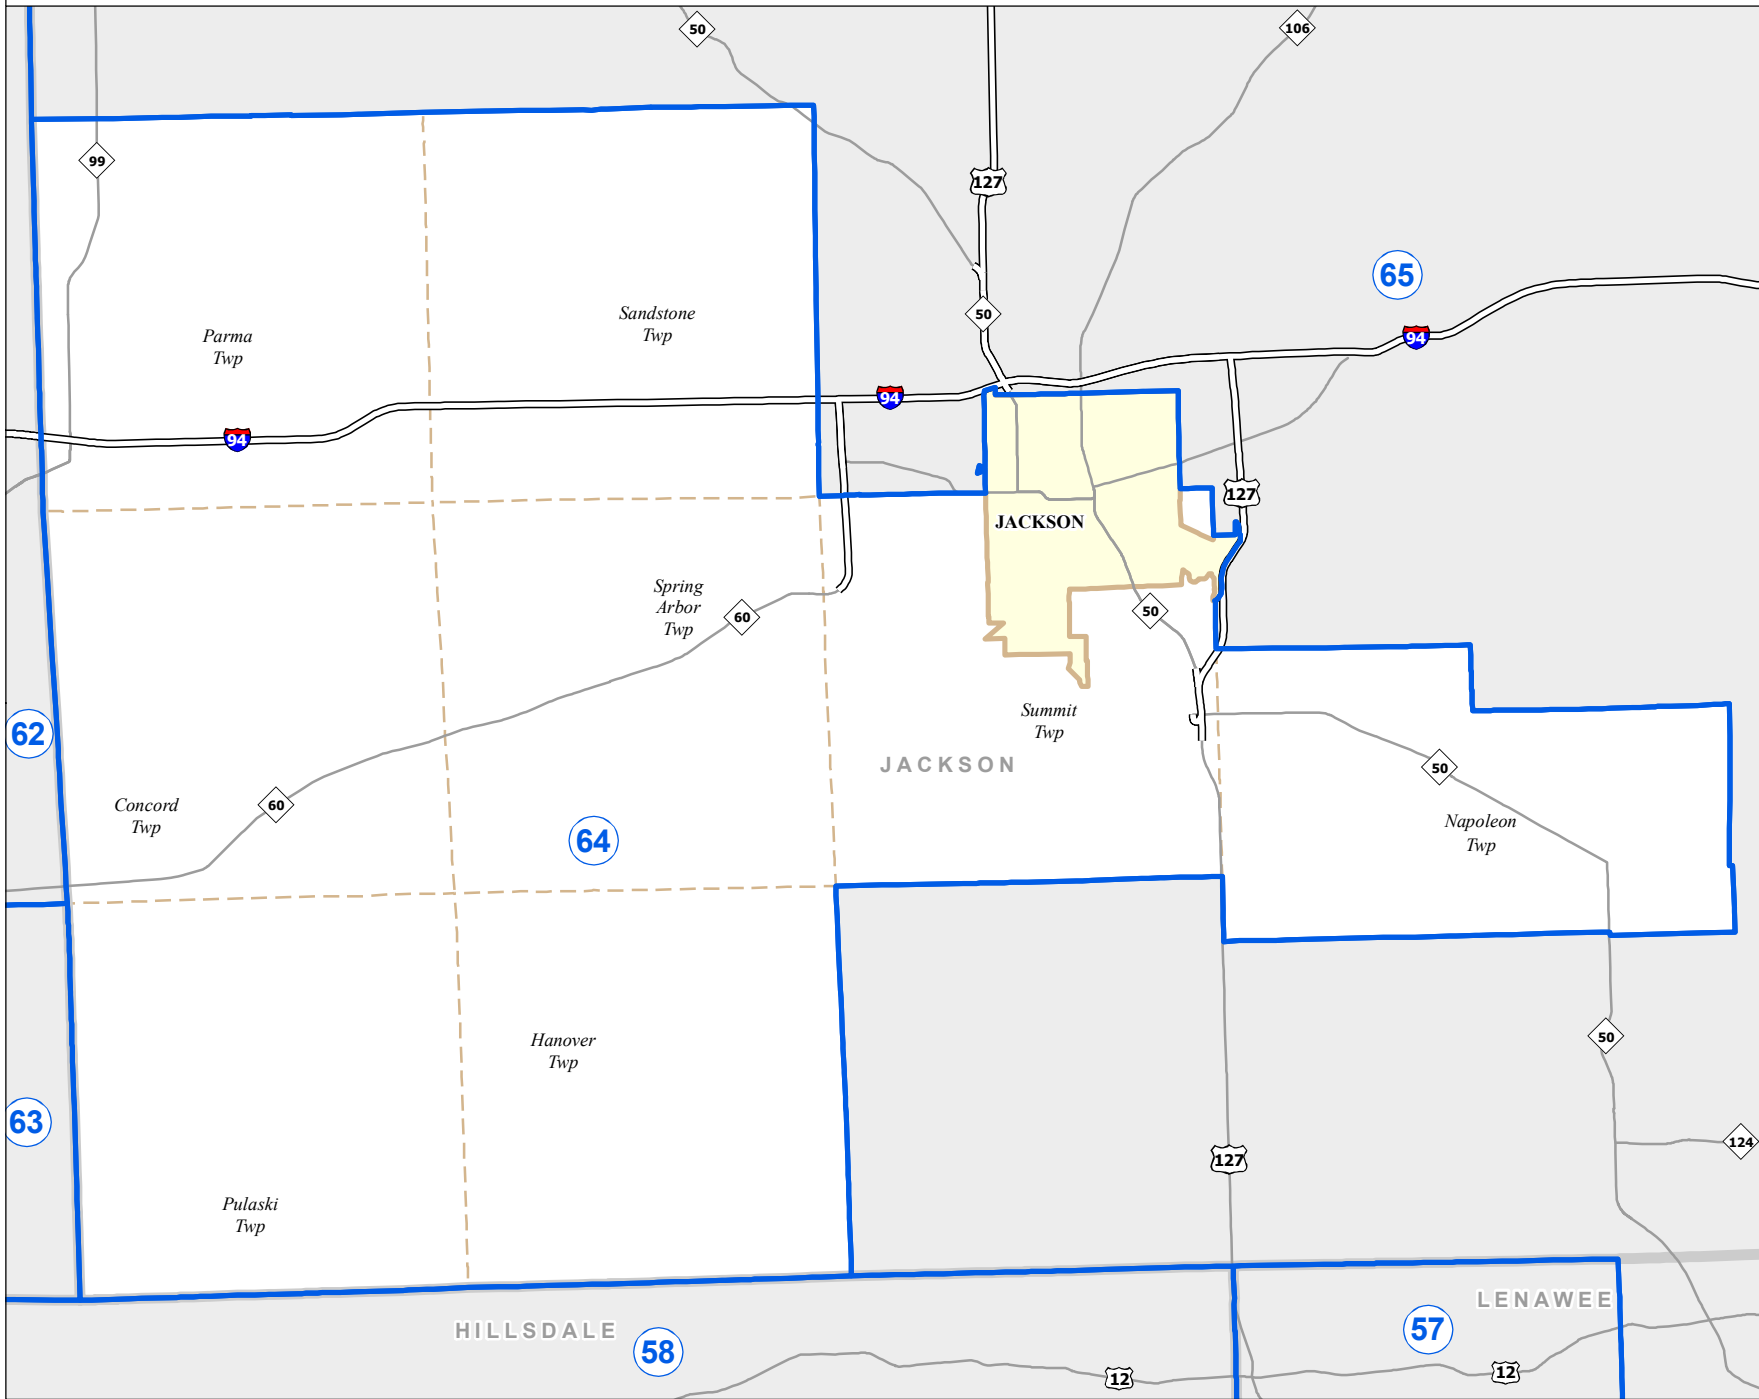

# MICHIGAN STATE HOUSE DISTRICT 64

## 2011 Apportionment Plan

0 2.5 5 Miles

**Legend**

- House District
- City
- County
- Township
- Freeway
- Highway

Source:  
 Base Map:  
 Michigan Geographic Framework v11a  
 Legislative District Boundaries:  
 2011 Apportionment Plan  
 (as enacted by PA 129 of 2011)

# *Michigan State House of Representatives*

## District 64

Jackson County (part)  
Concord Township  
Hanover Township  
Jackson city  
Napoleon Township  
Parma Township  
Pulaski Township  
Sandstone Township  
Spring Arbor Township  
Summit Township