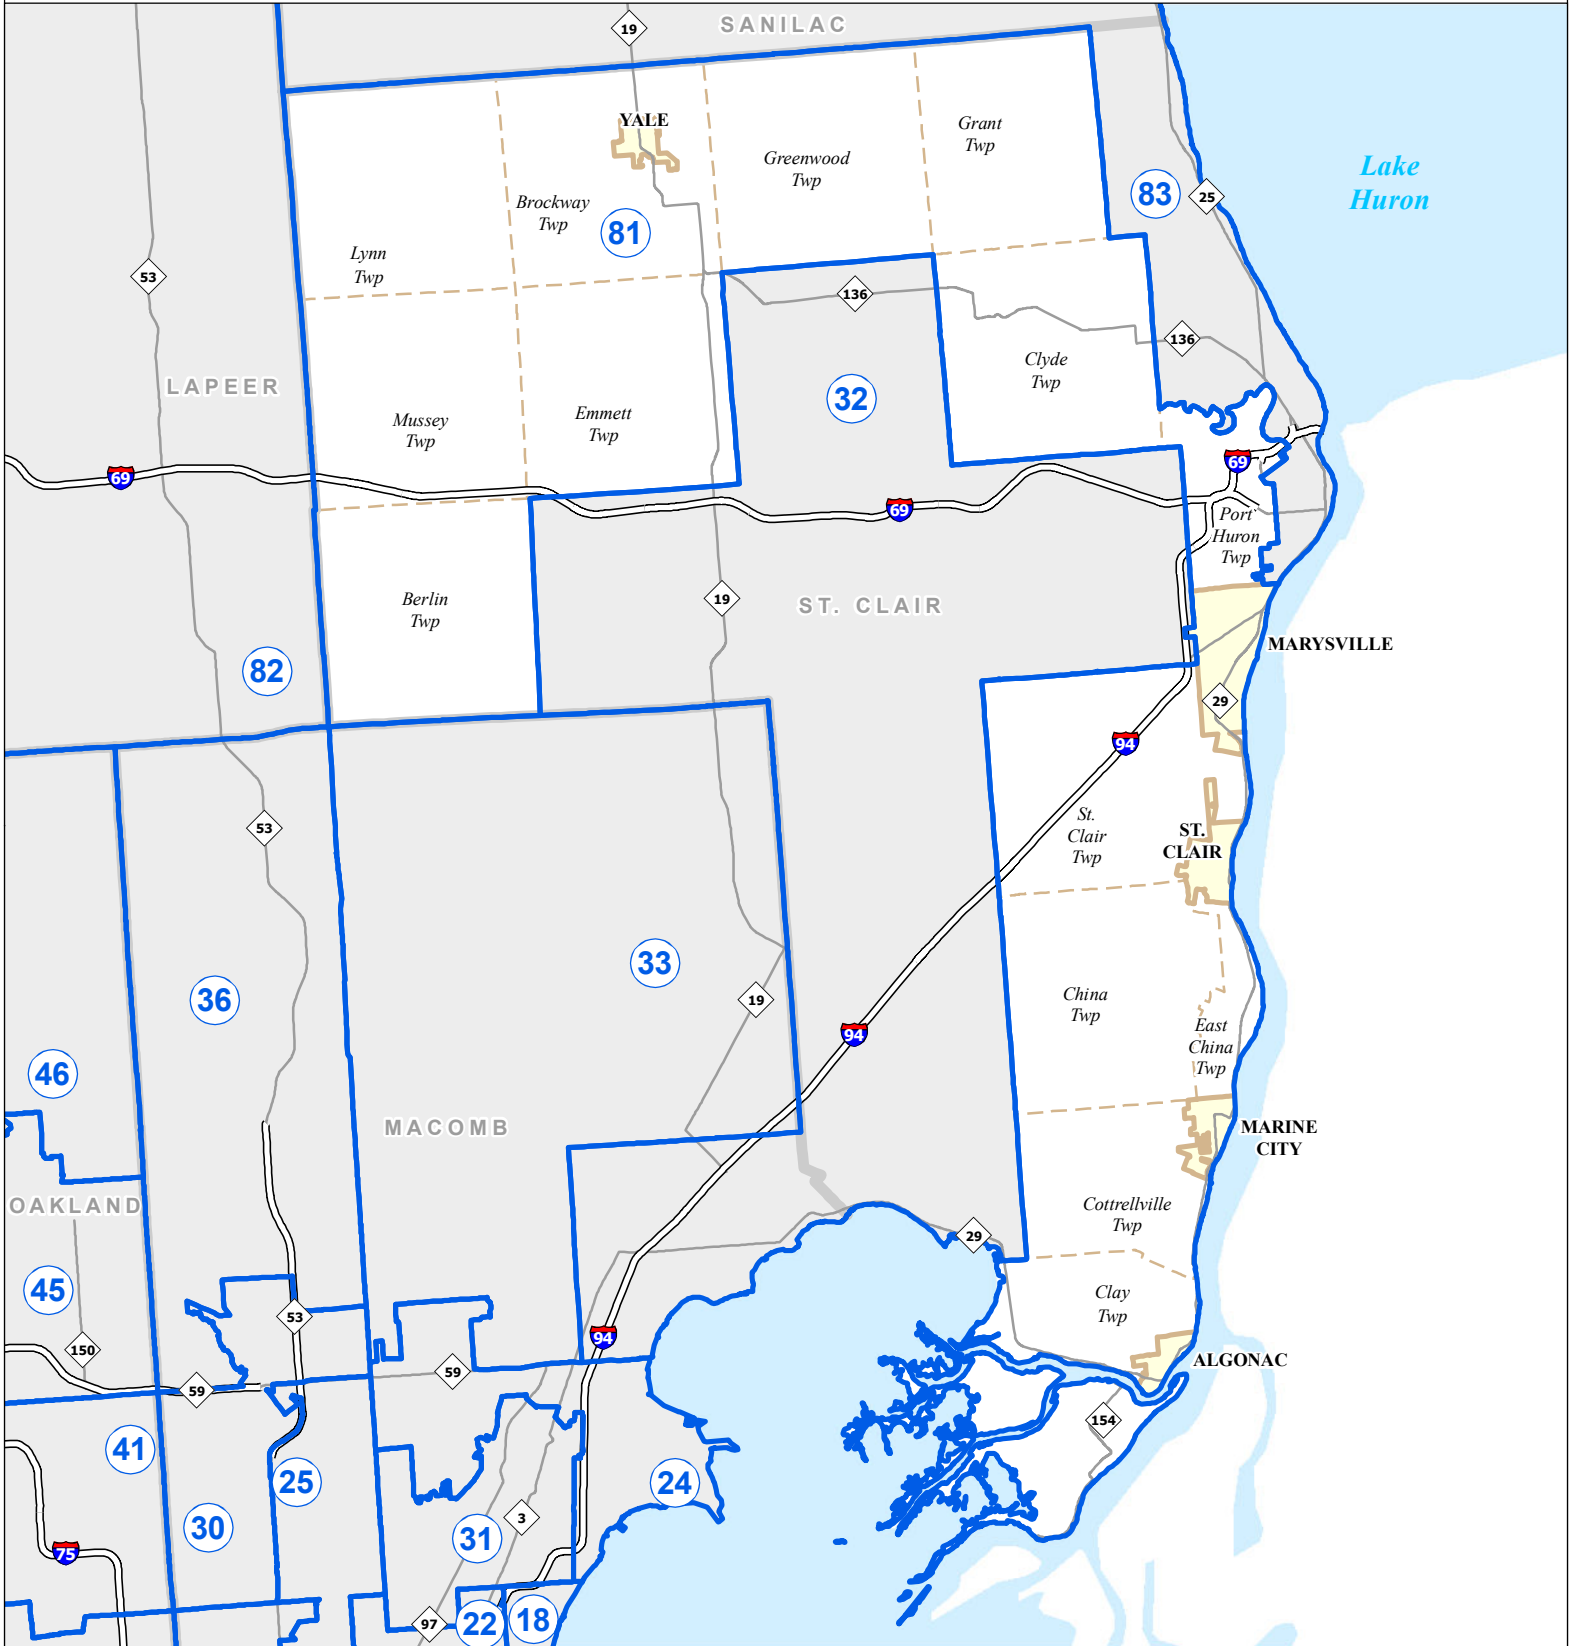

MICHIGAN STATE HOUSE DISTRICT 81

2011 Apportionment Plan

Legend			
	House District		County
	City		Township
			Freeway
			Highway