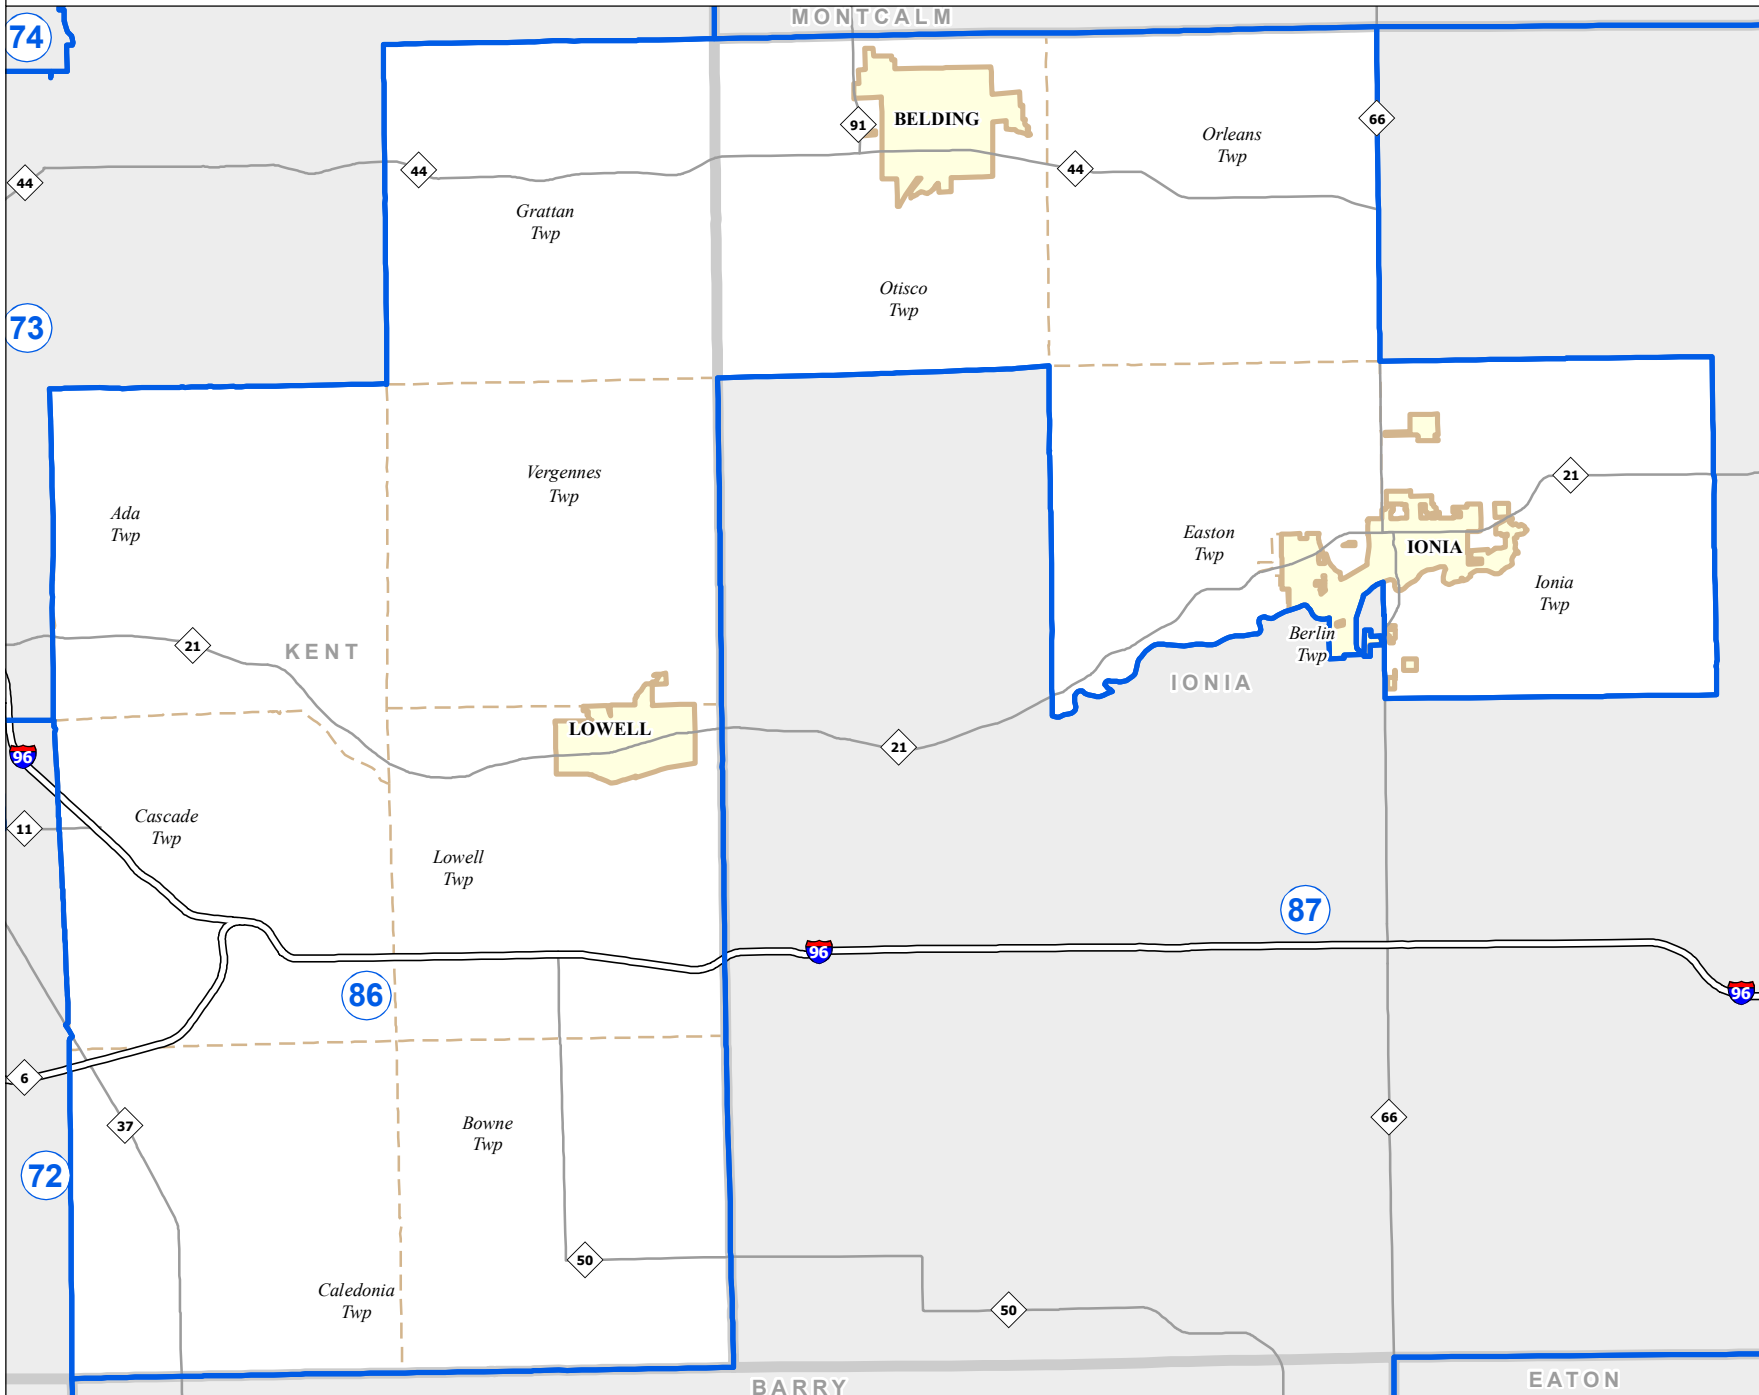

MICHIGAN STATE HOUSE DISTRICT 86

2011 Apportionment Plan

0 2.5 5 Miles

Legend

- House District
- City
- County
- Township
- Freeway
- Highway

Source:
 Base Map:
 Michigan Geographic Framework v11a
 Legislative District Boundaries:
 2011 Apportionment Plan
 (as enacted by PA 129 of 2011)

Michigan State House of Representatives

District 86

Ionia County (part)

Belding city

Berlin Township (part)

Easton Township

Ionia city

Ionia Township

Orleans Township

Otisco Township

Kent County (part)

Ada Township

Bowne Township

Caledonia Township

Cascade Township

Grattan Township

Lowell city

Lowell Township

Vergennes Township