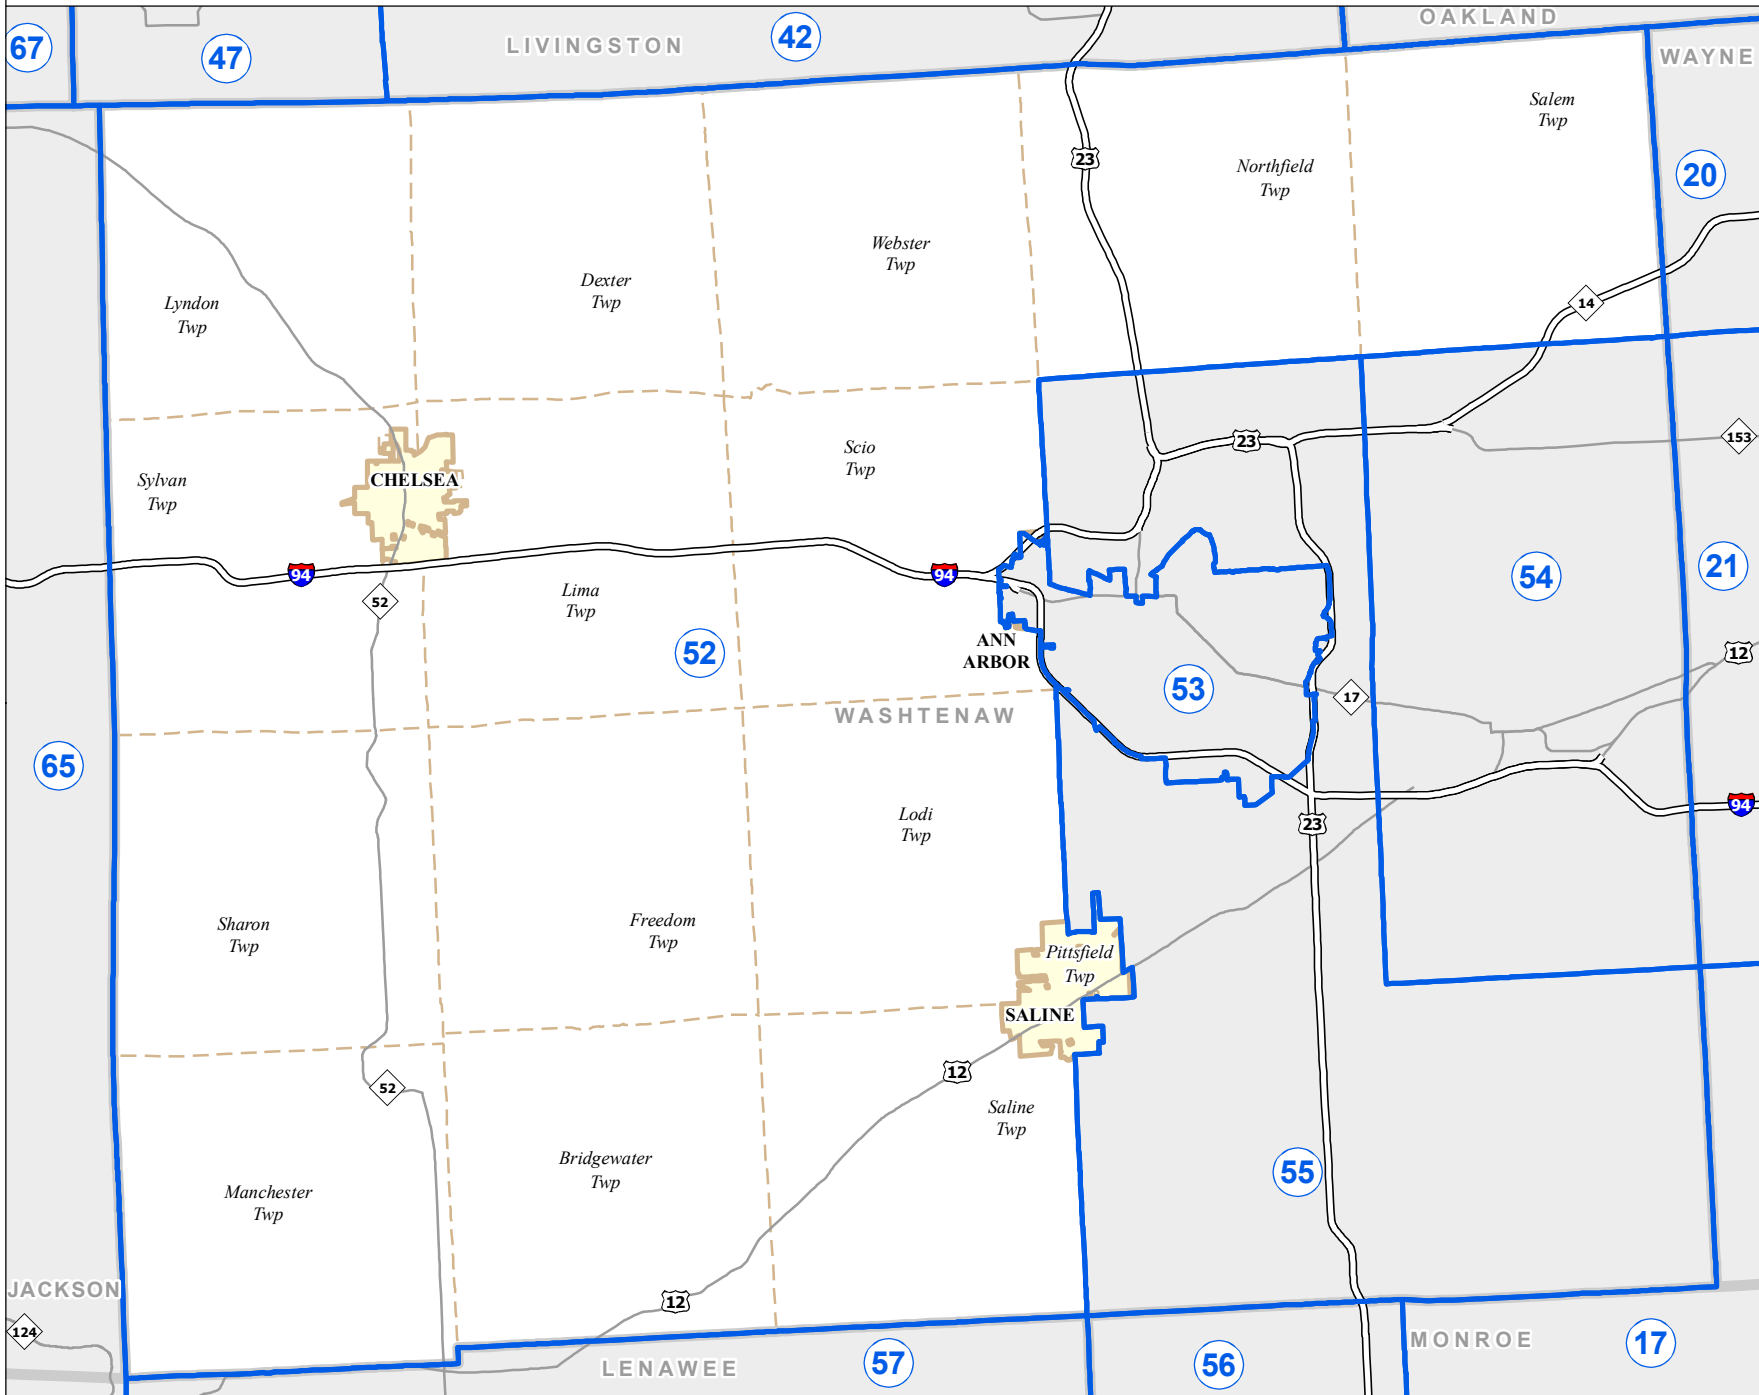

MICHIGAN STATE HOUSE DISTRICT 52

2011 Apportionment Plan

0 2.5 5 Miles

Legend

- House District
- City
- County
- Township
- Freeway
- Highway

Source:
 Base Map:
 Michigan Geographic Framework v11a
 Legislative District Boundaries:
 2011 Apportionment Plan
 (as enacted by PA 129 of 2011)

Michigan State House of Representatives

District 52

Washtenaw County (part)
Ann Arbor city (part)
Bridgewater Township
Chelsea city
Dexter Township
Freedom Township
Lima Township
Lodi Township
Lyndon Township
Manchester Township
Northfield Township
Pittsfield Township (part)
Salem Township
Saline city
Saline Township
Scio Township (part)
Sharon Township
Sylvan Township
Webster Township