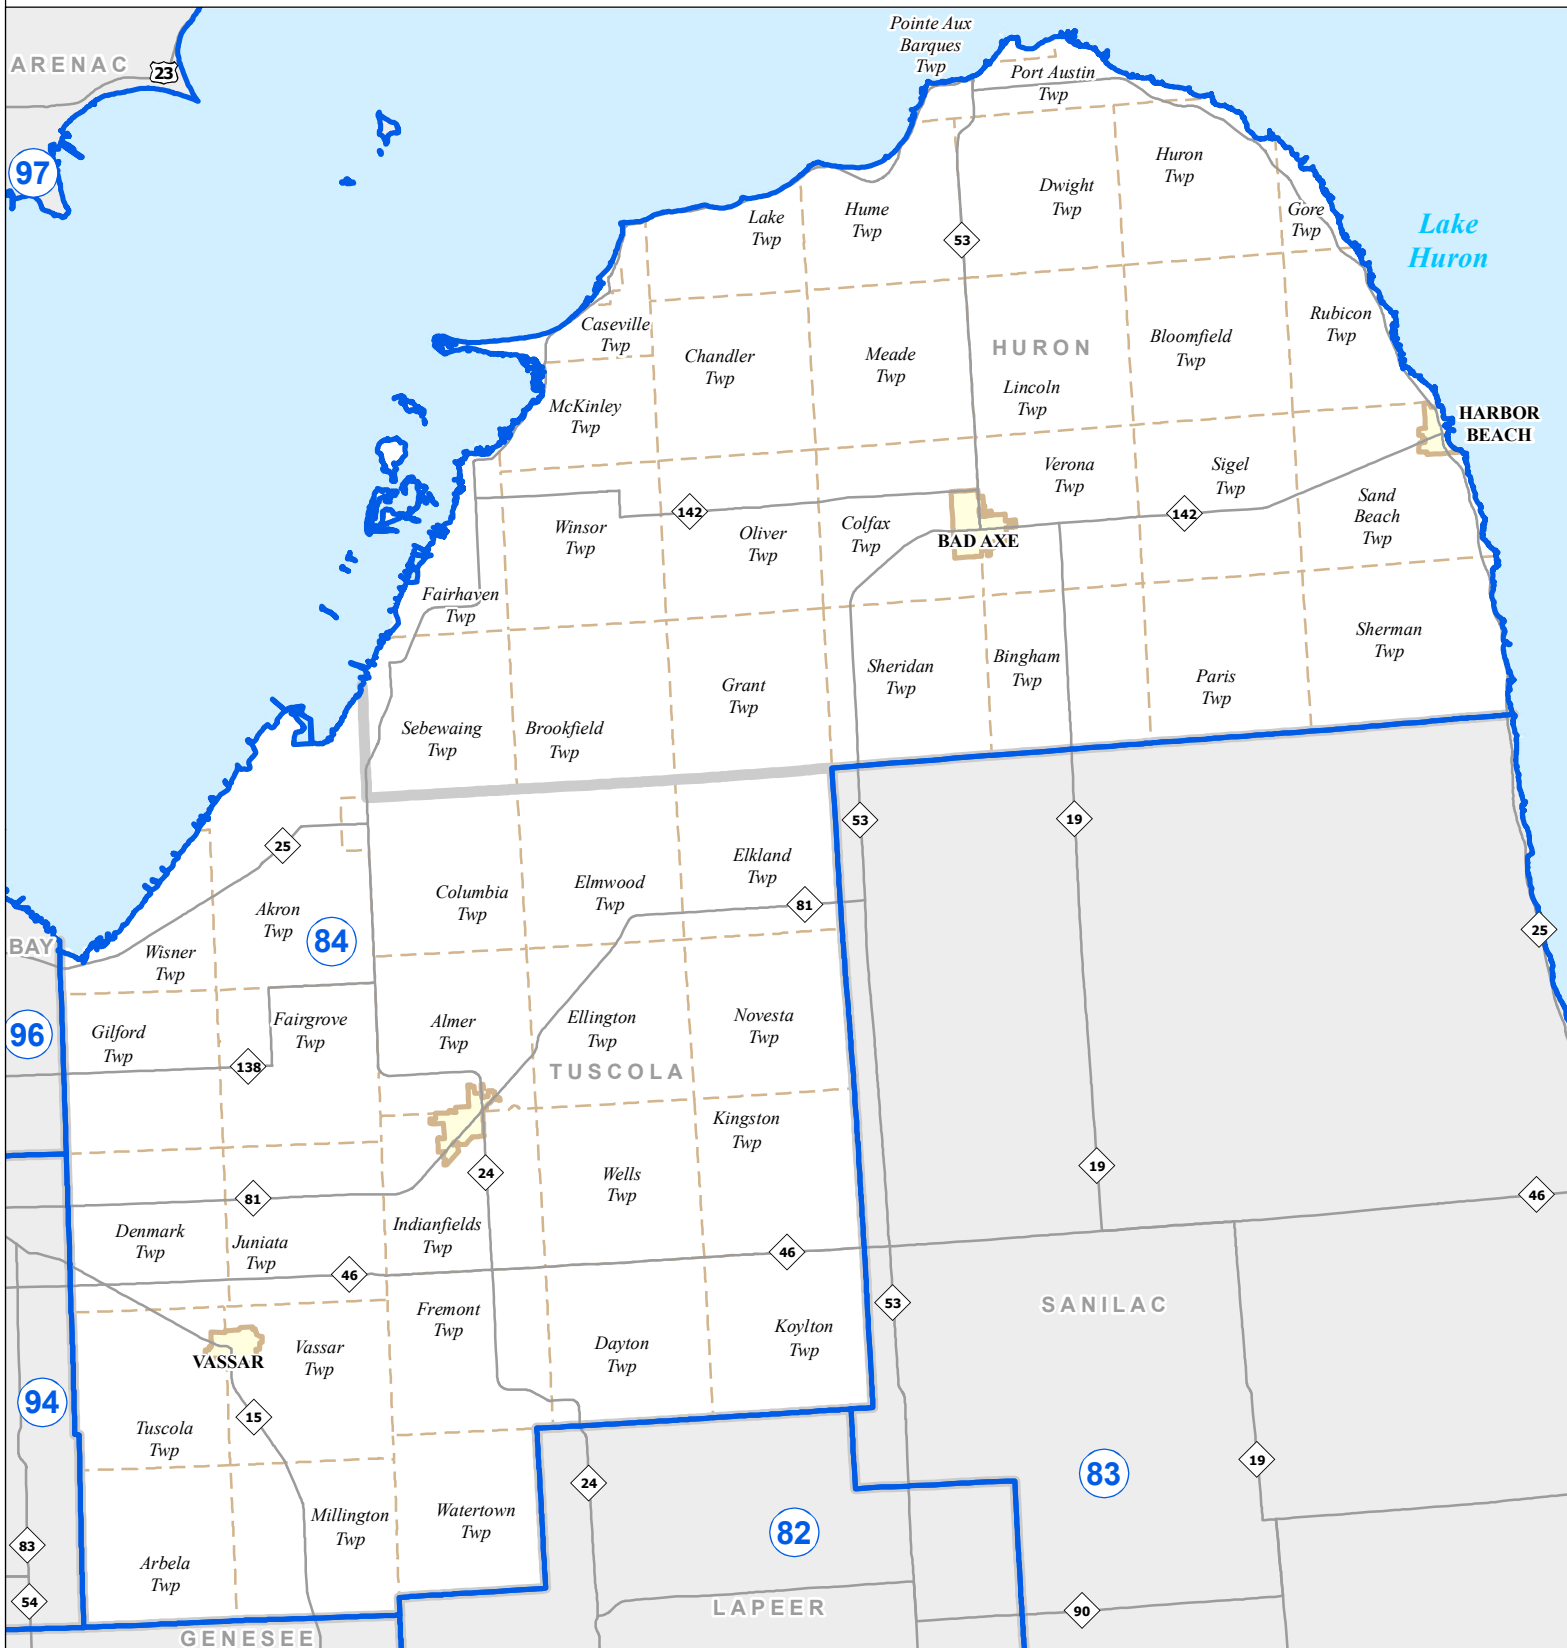

# MICHIGAN STATE HOUSE DISTRICT 84

## 2011 Apportionment Plan

0 2.5 5 Miles

Produced by:  
Center for Shared Solutions and Technology Partnerships  
Michigan Department of Technology, Management, and Budget  
12/20/11

Source: Base Map - Michigan Geographic Framework v11a  
Legislative District Boundaries - 2011 Apportionment Plan (as enacted by PA 129 of 2011)

**Legend**

- House District
- County
- Freeway
- City
- Township
- Highway

## District 84

Huron County  
Tuscola County

Published pursuant to Public Act 128 of 2011  
Produced by the Michigan Bureau of Elections  
Michigan Department of State  
January 2012