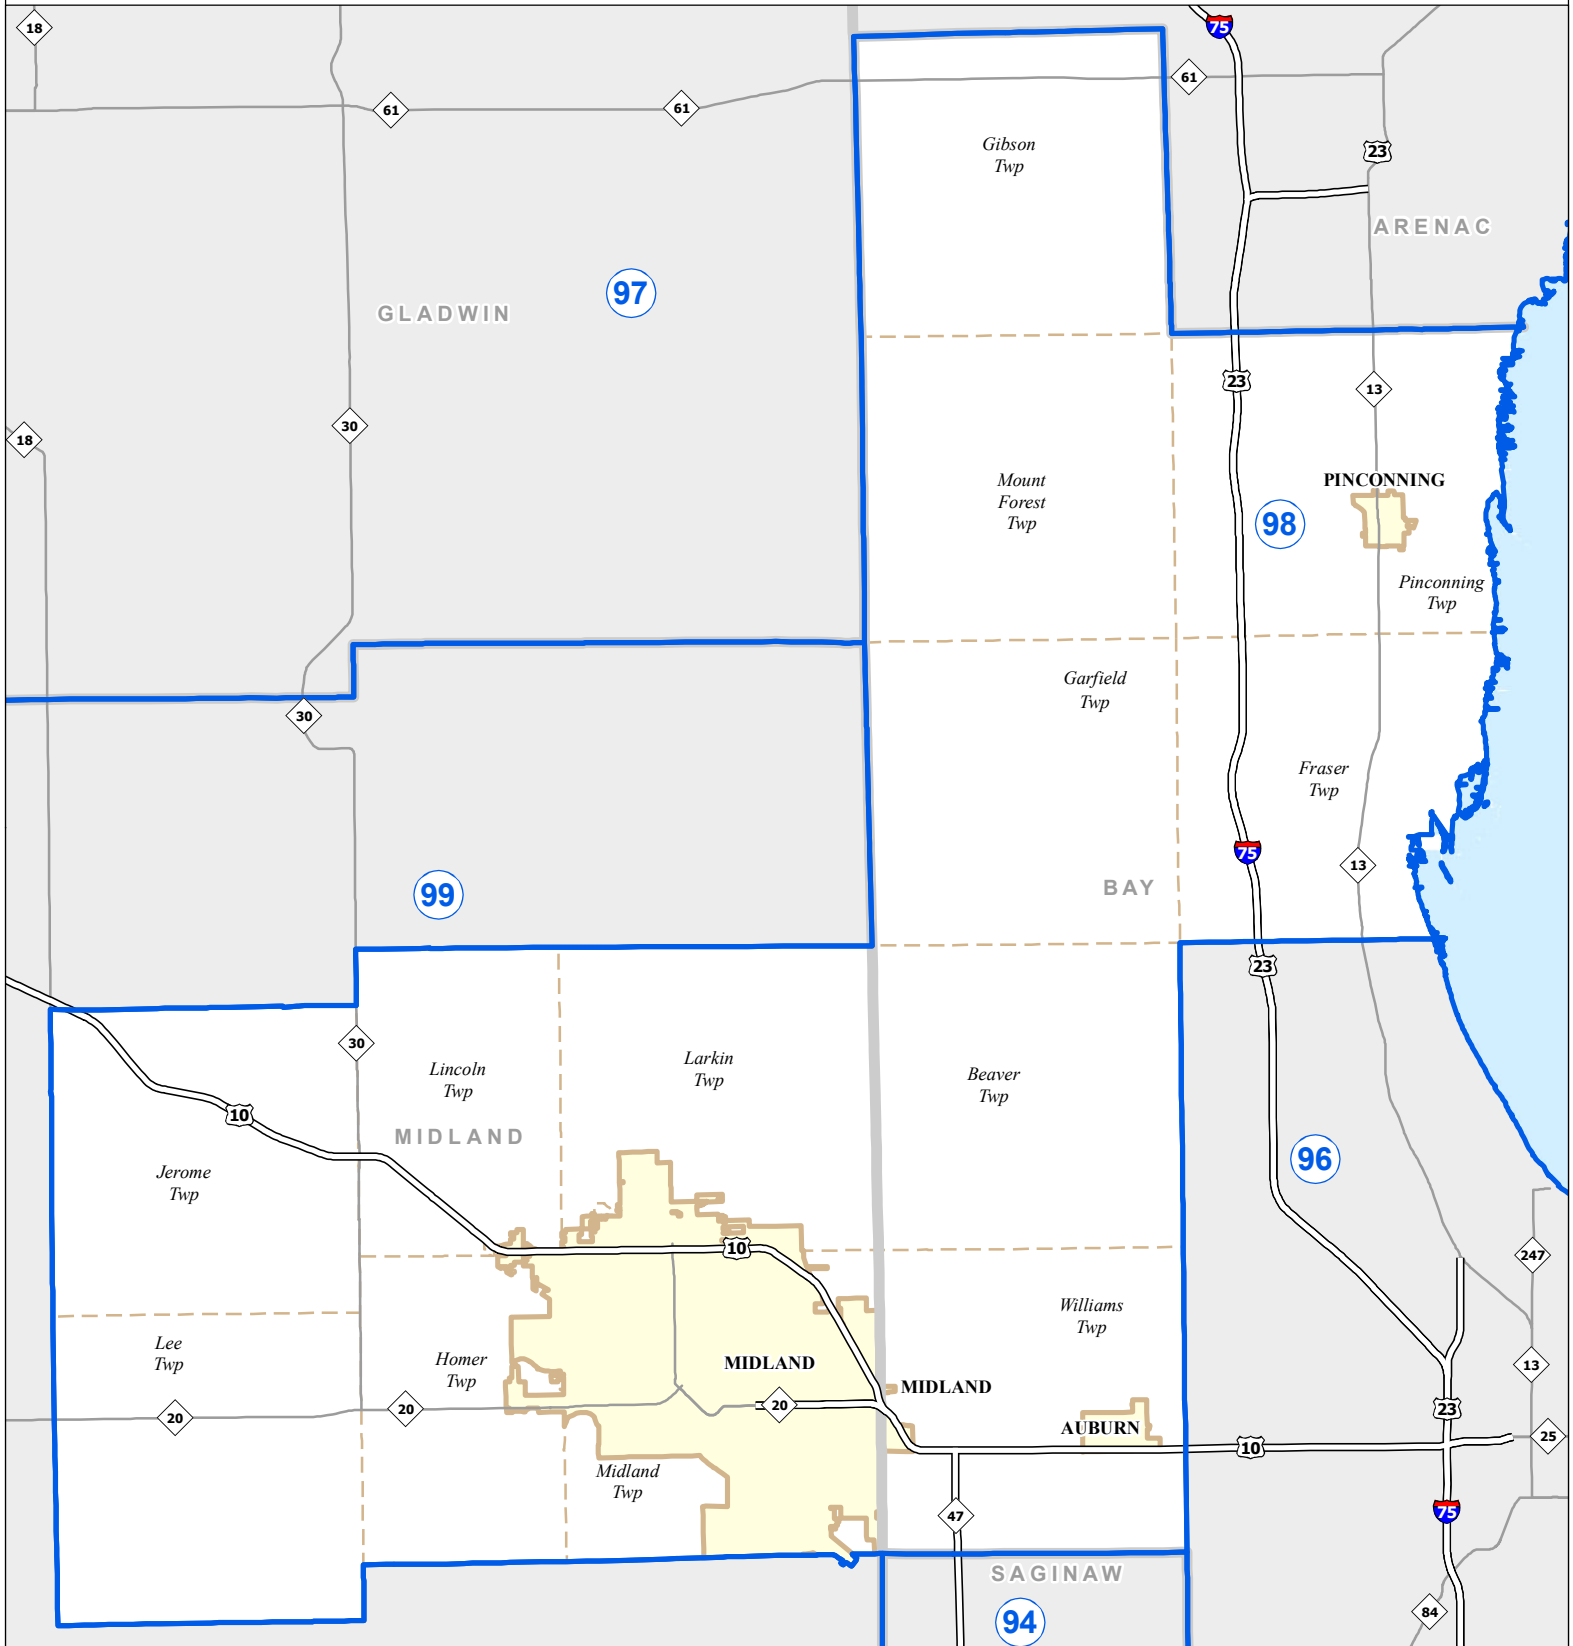

MICHIGAN STATE HOUSE DISTRICT 98

2011 Apportionment Plan

Produced by:
Center for Shared Solutions and Technology Partnerships
Michigan Department of Technology, Management, and Budget
12/20/11

Source: Base Map - Michigan Geographic Framework v11a
Legislative District Boundaries - 2011 Apportionment Plan (as enacted by PA 129 of 2011)

Legend			
	House District		County
	City		Township
			Freeway
			Highway

Michigan State House of Representatives

District 98

Bay County (part)

- Auburn city
- Beaver Township
- Fraser Township
- Garfield Township
- Gibson Township
- Midland city (part)
- Mount Forest Township
- Pinconning city
- Pinconning Township
- Williams Township

Midland County (part)

- Homer Township
- Jerome Township
- Larkin Township
- Lee Township
- Lincoln Township
- Midland city (part)
- Midland Township