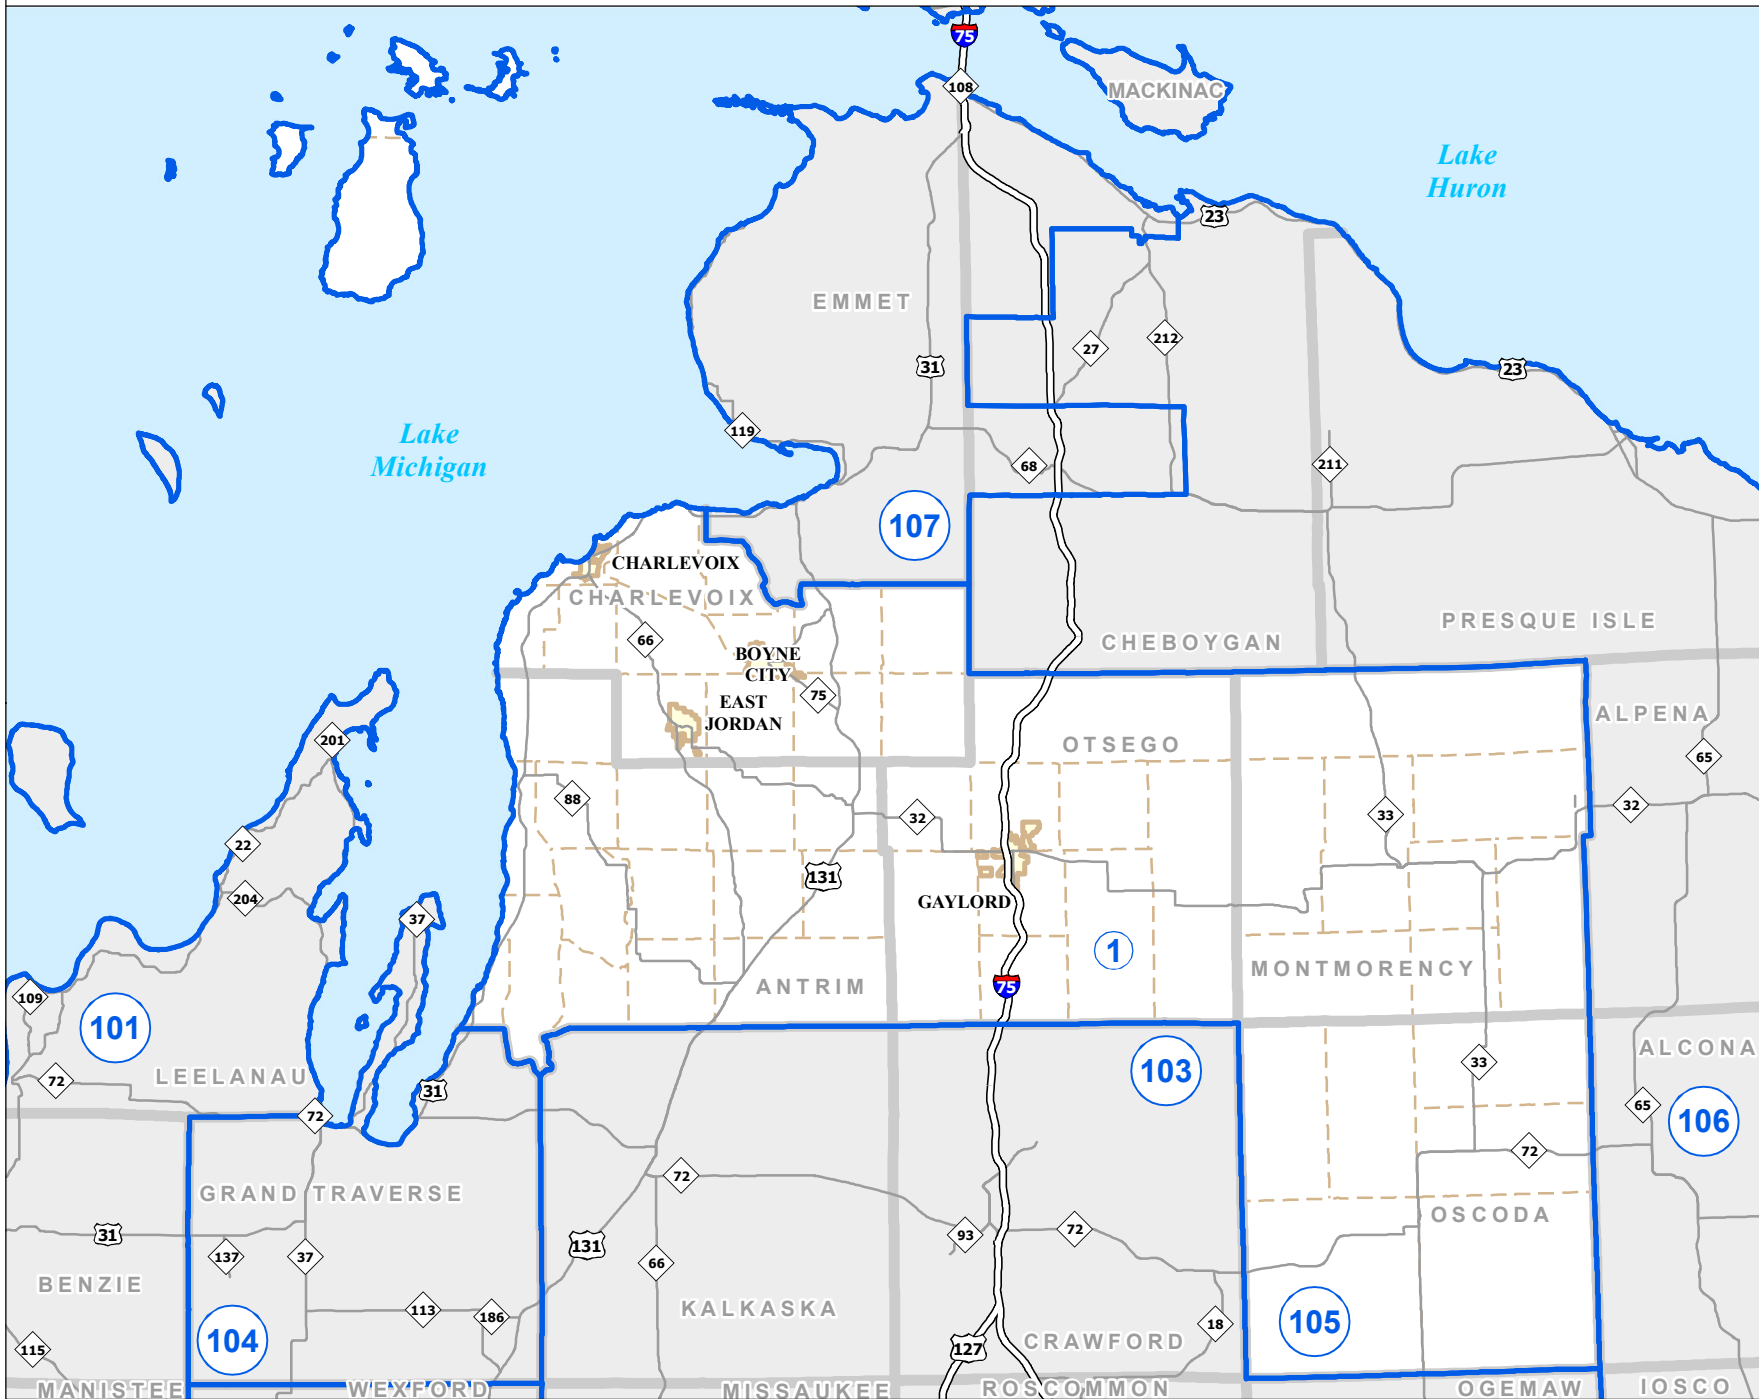

MICHIGAN STATE HOUSE DISTRICT 105

2011 Apportionment Plan

0 10 20 Miles

Legend

- House District
- City
- County
- Township
- Freeway
- Highway

Source:
 Base Map:
 Michigan Geographic Framework v11a
 Legislative District Boundaries:
 2011 Apportionment Plan
 (as enacted by PA 129 of 2011)

Michigan State House of Representatives

District 105

Antrim County
Charlevoix County
Montmorency County
Oscoda County
Otsego County

Published pursuant to Public Act 128 of 2011
Produced by the Michigan Bureau of Elections
Michigan Department of State
January 2012